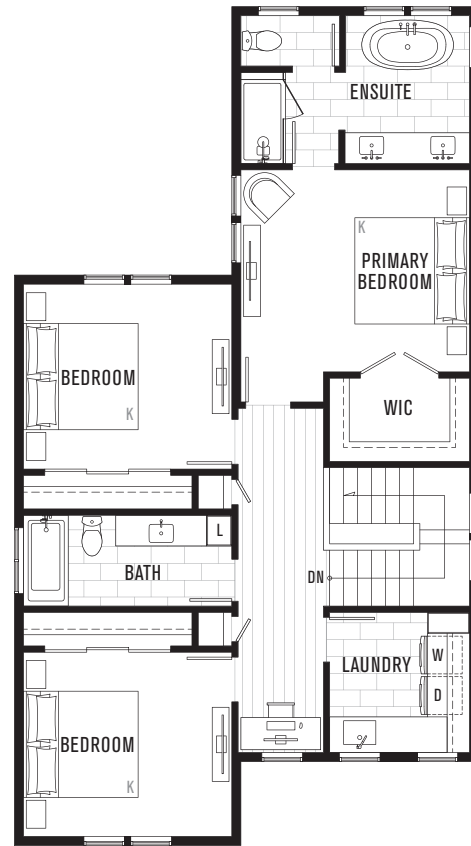

RIDGE LANE ESTATE COTTAGES

LOT 09 · 4 BEDROOM + 3 BATHROOM

INTERIOR 2,196 SF
 GARAGE 286 SF
 LOT SIZE 3,730 SF

MAIN LEVEL

UPPER LEVEL

FRONT ELEVATION

BACK ELEVATION