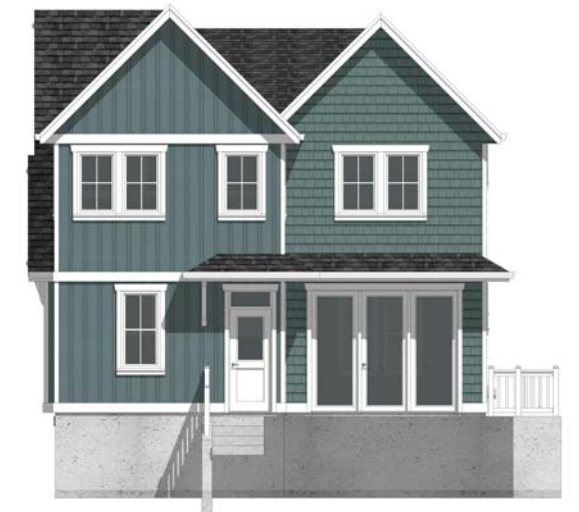

RIDGE LANE ESTATE COTTAGES

LOT 09 · 4 BEDROOM + 3 BATHROOM

INTERIOR 2,196 SF
 GARAGE 286 SF
 LOT SIZE 3,730 SF

MAIN LEVEL

UPPER LEVEL

FRONT ELEVATION

BACK ELEVATION