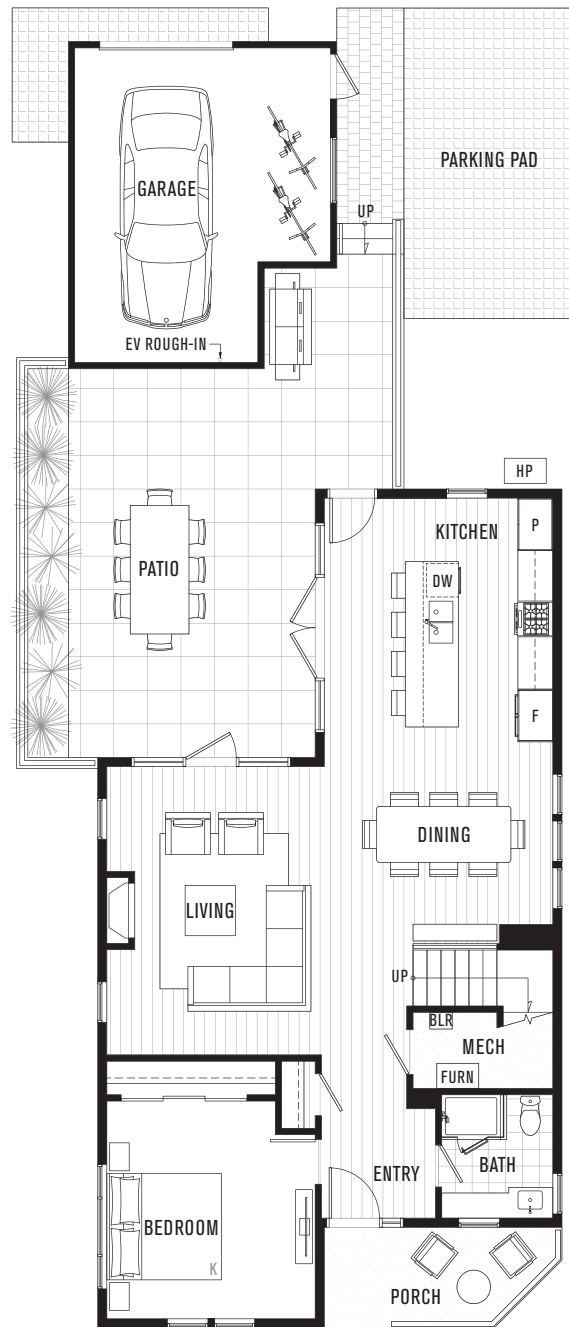

RIDGE LANE ESTATE COTTAGES

LOT 09 · 4 BEDROOM + 3 BATHROOM

INTERIOR 2,196 SF
 GARAGE 286 SF
 LOT SIZE 3,730 SF

MAIN LEVEL

UPPER LEVEL

FRONT ELEVATION

BACK ELEVATION