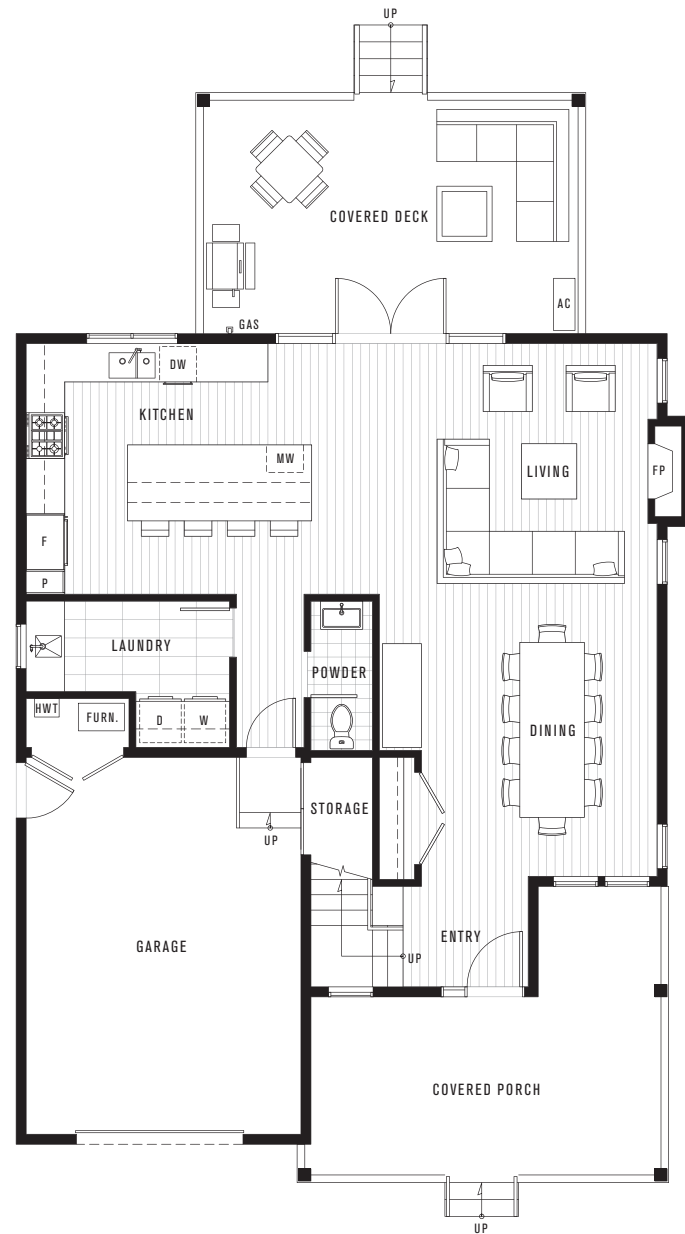

PARKSIDE ESTATE COTTAGES

**LOT 57 · 4 BEDROOM + FLEX**

INTERIOR	2,462 SF
EXTERIOR	510 SF
GARAGE	329 SF
LOT SIZE	4,225 SF

MAIN LEVEL

UPPER LEVEL