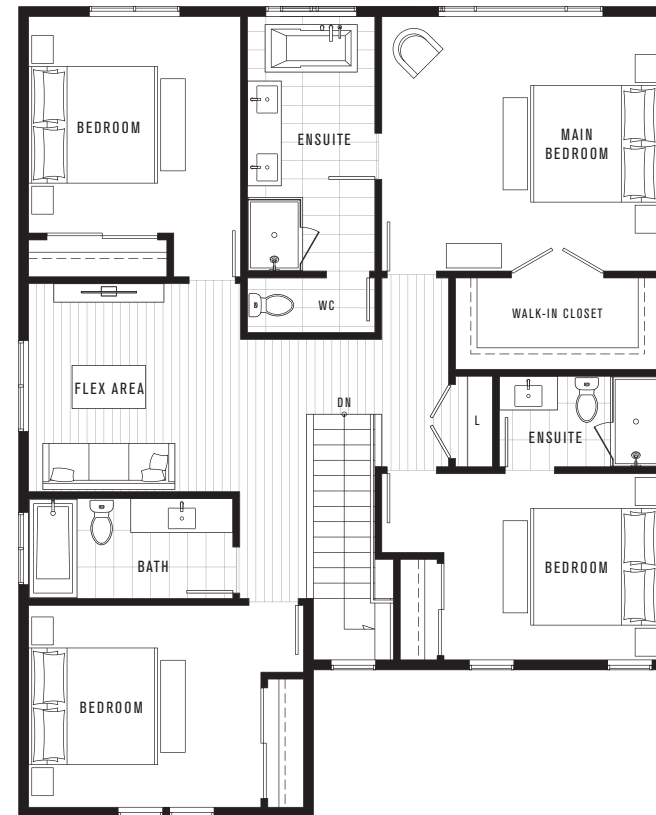

PARKSIDE ESTATE COTTAGES

**LOT 57 · 4 BEDROOM + FLEX**

INTERIOR	2,462 SF
EXTERIOR	510 SF
GARAGE	329 SF
LOT SIZE	4,225 SF

MAIN LEVEL

UPPER LEVEL