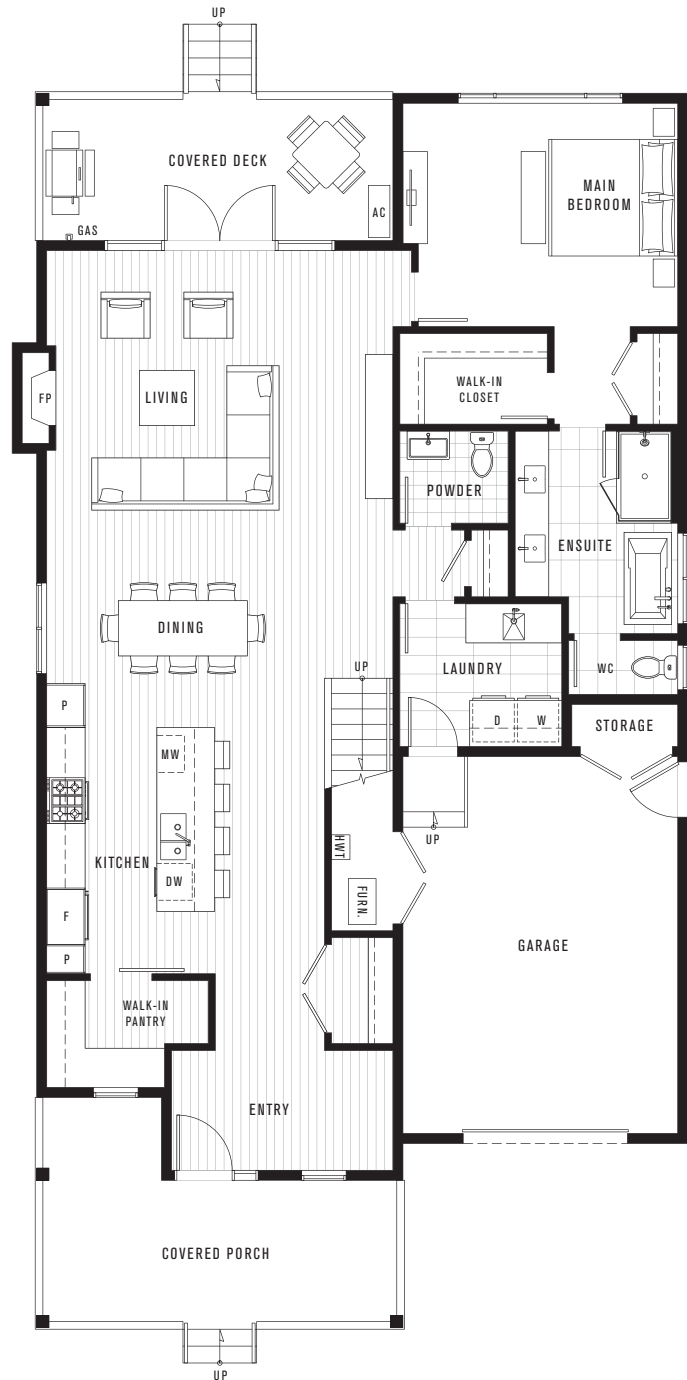

PARKSIDE ESTATE COTTAGES

LOT 56 · 4 BEDROOM + FLEX (MAIN-ON-MAIN)

INTERIOR	2,517 SF
EXTERIOR	344 SF
GARAGE	325 SF
LOT SIZE	4,233 SF

MAIN LEVEL

UPPER LEVEL