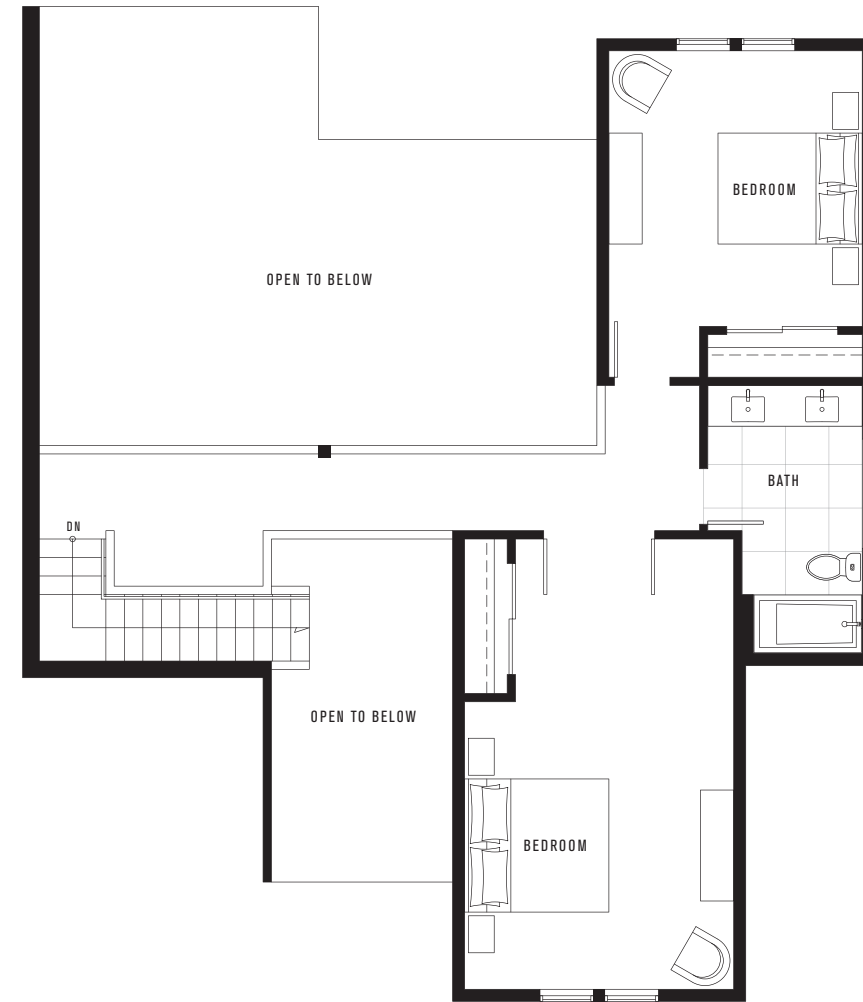

HEIRLOOM TOWNHOMES

PLAN E · 3 BEDROOM + DEN (MASTER ON MAIN)

INTERIOR 1,955-1,965 SF
EXTERIOR 115 SF

MAIN LEVEL

UPPER LEVEL