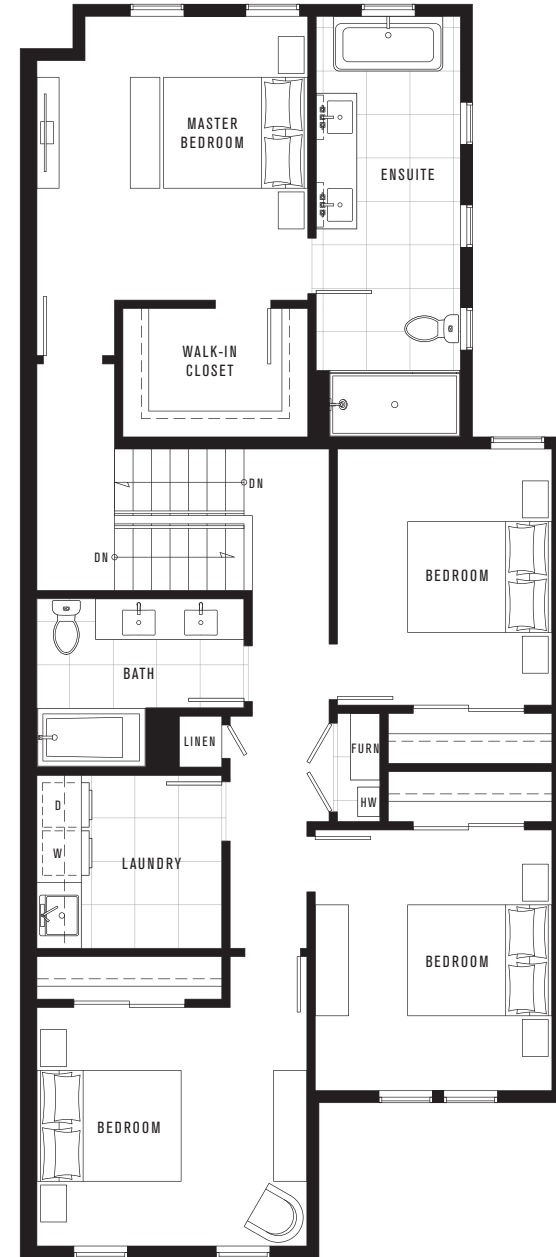

HEIRLOOM TOWNHOMES
PLAN D4 · 4 BEDROOM

INTERIOR
EXTERIOR

1,983 SF
144 SF

MAIN LEVEL

UPPER LEVEL