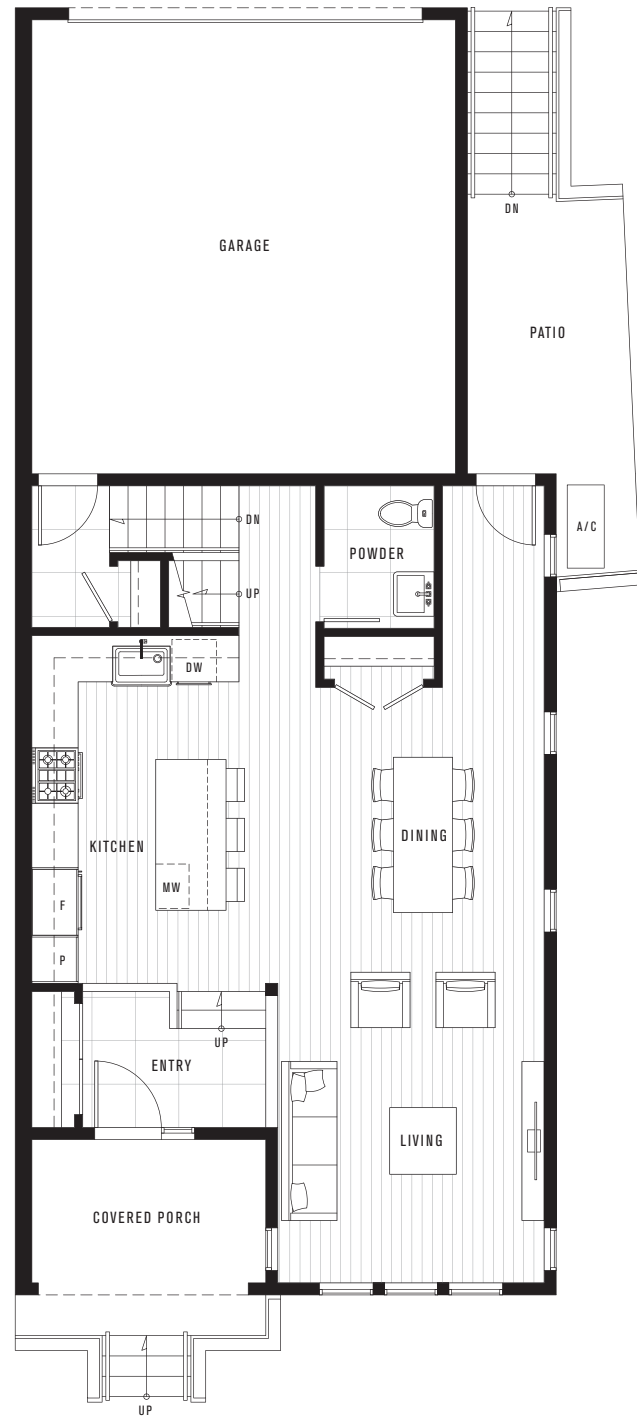

HEIRLOOM TOWNHOMES
PLAN D · 4 BEDROOM

INTERIOR 1,871 & 1,873 SF
EXTERIOR* 195 SF

*EXTERIORS MAY VARY

MAIN LEVEL

UPPER LEVEL